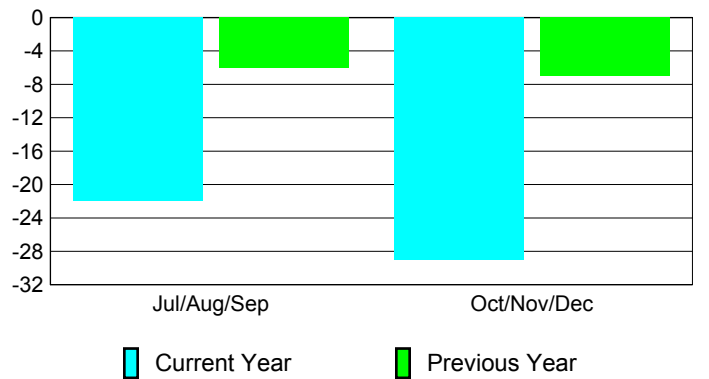

**MEMBERSHIP**

Membership Results  
2010-2011

Membership  
2009-2010

Month	Net Memb Goal	Actual New Memb	Actual Dropped Memb	Gain/Loss of Memb	Gain/Loss of Memb
Jul/Aug/Sep	-30	51	-73	-22	-6
Oct/Nov/Dec	-30	26	-55	-29	-7
<b>Totals</b>	<b>-60</b>	<b>77</b>	<b>-128</b>	<b>-51</b>	<b>-13</b>

**Membership Results 2010-2011**

Goal, New, Dropped, Gain/Loss

**Comparison of Membership Gain/Loss**

Current Year Compared to the Previous Year

**Gender Comparison 2010-2011**

Jul/Aug/Sep

Oct/Nov/Dec

Male