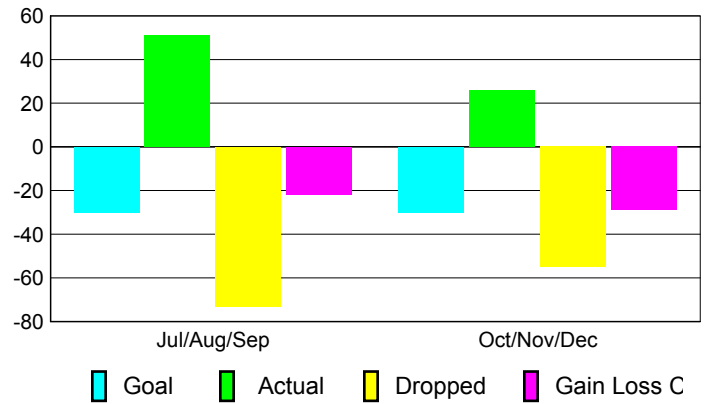

**Club Results 2010-2011**

Goal, New, Dropped, Gain/Loss

**Comparison of Club Gain/Loss**

Current Year Compared to the Previous Year

**YTD Status Quo Clubs 2010-2011**

Status Quo Clubs Compared to Status Quo Members

**MEMBERSHIP**

Membership Results  
2010-2011

Membership  
2009-2010

Month	Net Memb Goal	Actual New Memb	Actual Dropped Memb	Gain/Loss of Memb	Gain/Loss of Memb
Jul/Aug/Sep	-30	51	-73	-22	-6
Oct/Nov/Dec	-30	26	-55	-29	-7
<b>Totals</b>	<b>-60</b>	<b>77</b>	<b>-128</b>	<b>-51</b>	<b>-13</b>

**Membership Results 2010-2011**

Goal, New, Dropped, Gain/Loss

**Comparison of Membership Gain/Loss**

Current Year Compared to the Previous Year

**Gender Comparison 2010-2011**

Jul/Aug/Sep

Oct/Nov/Dec

Male